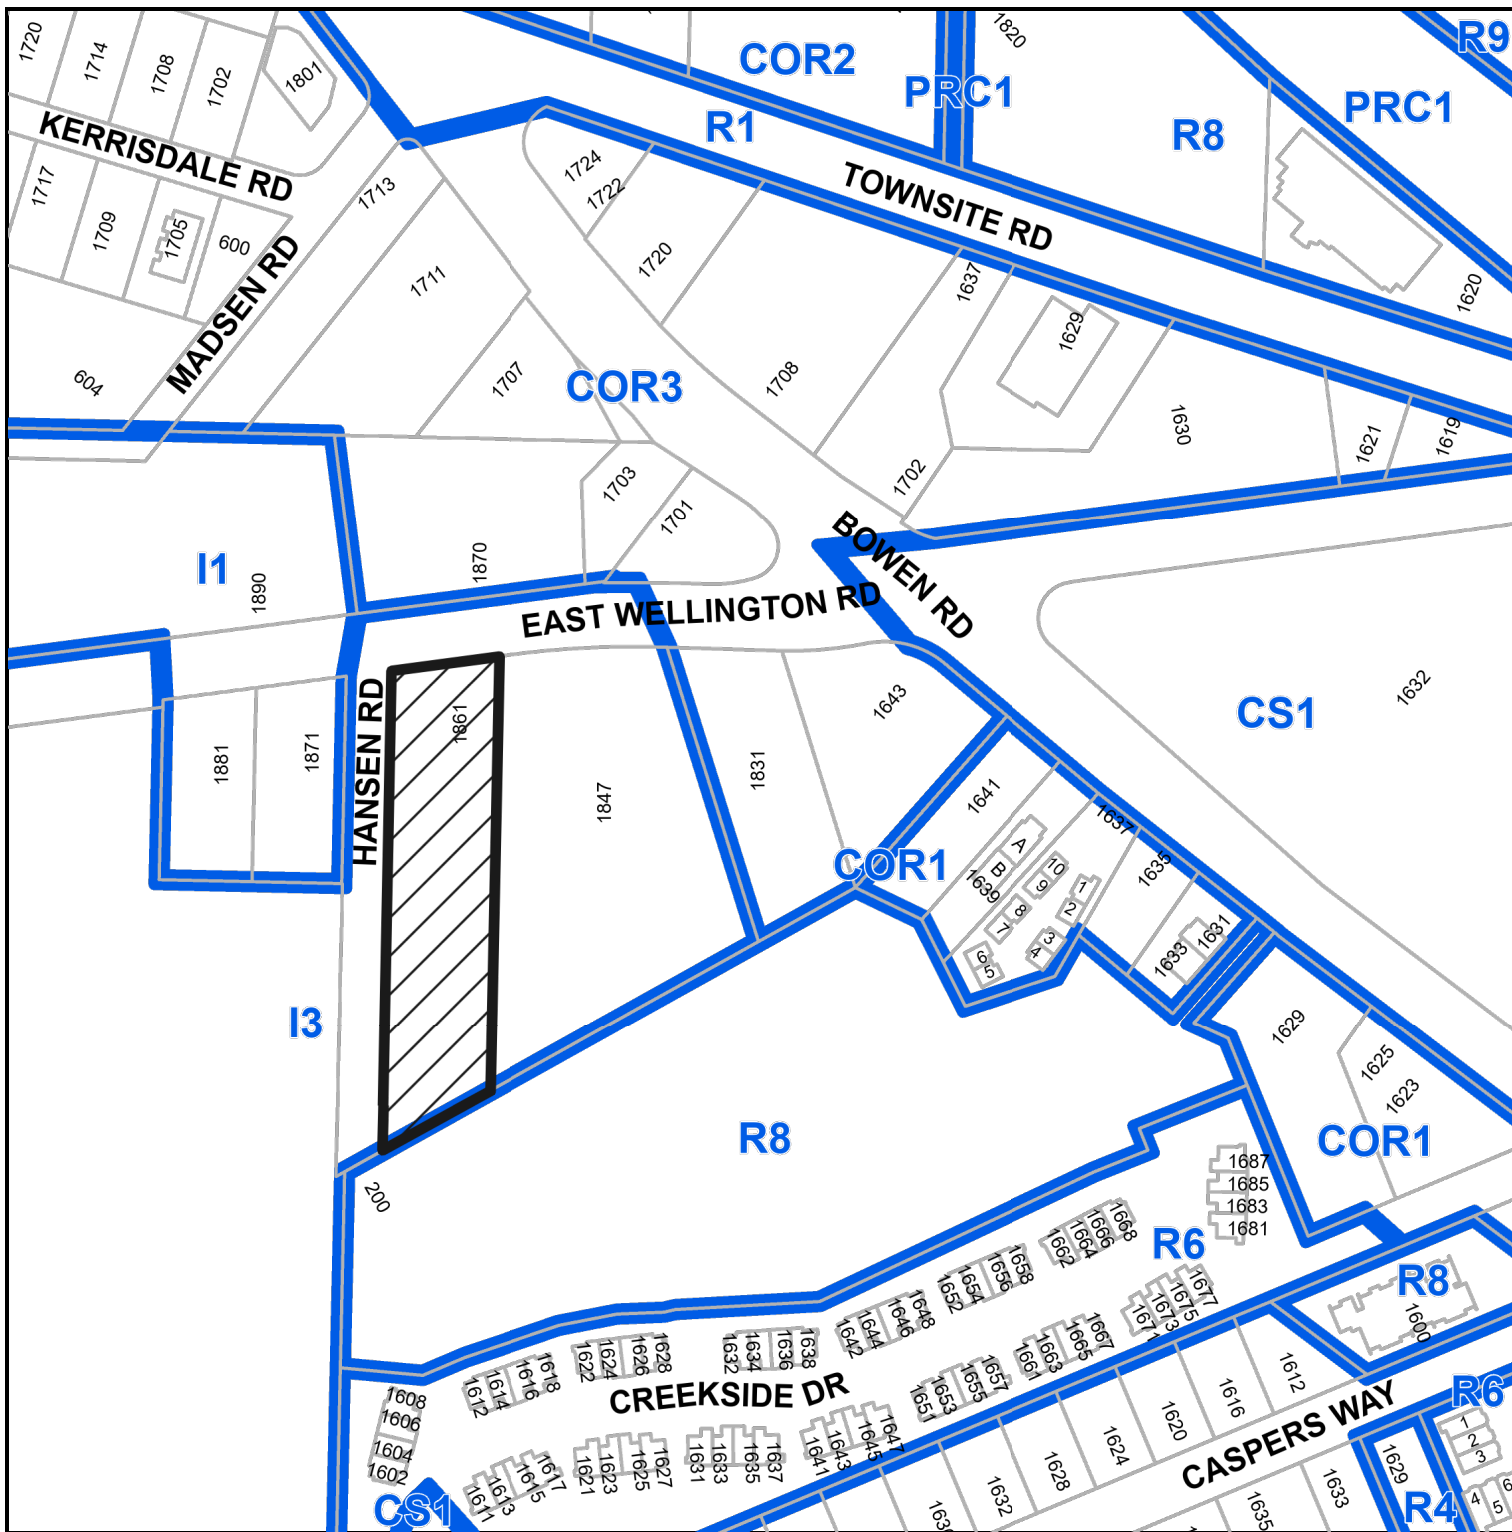

# LOCATION PLAN

**DEVELOPMENT PERMIT APPLICATION NO. DP001290**

1861 EAST WELLINGTON ROAD